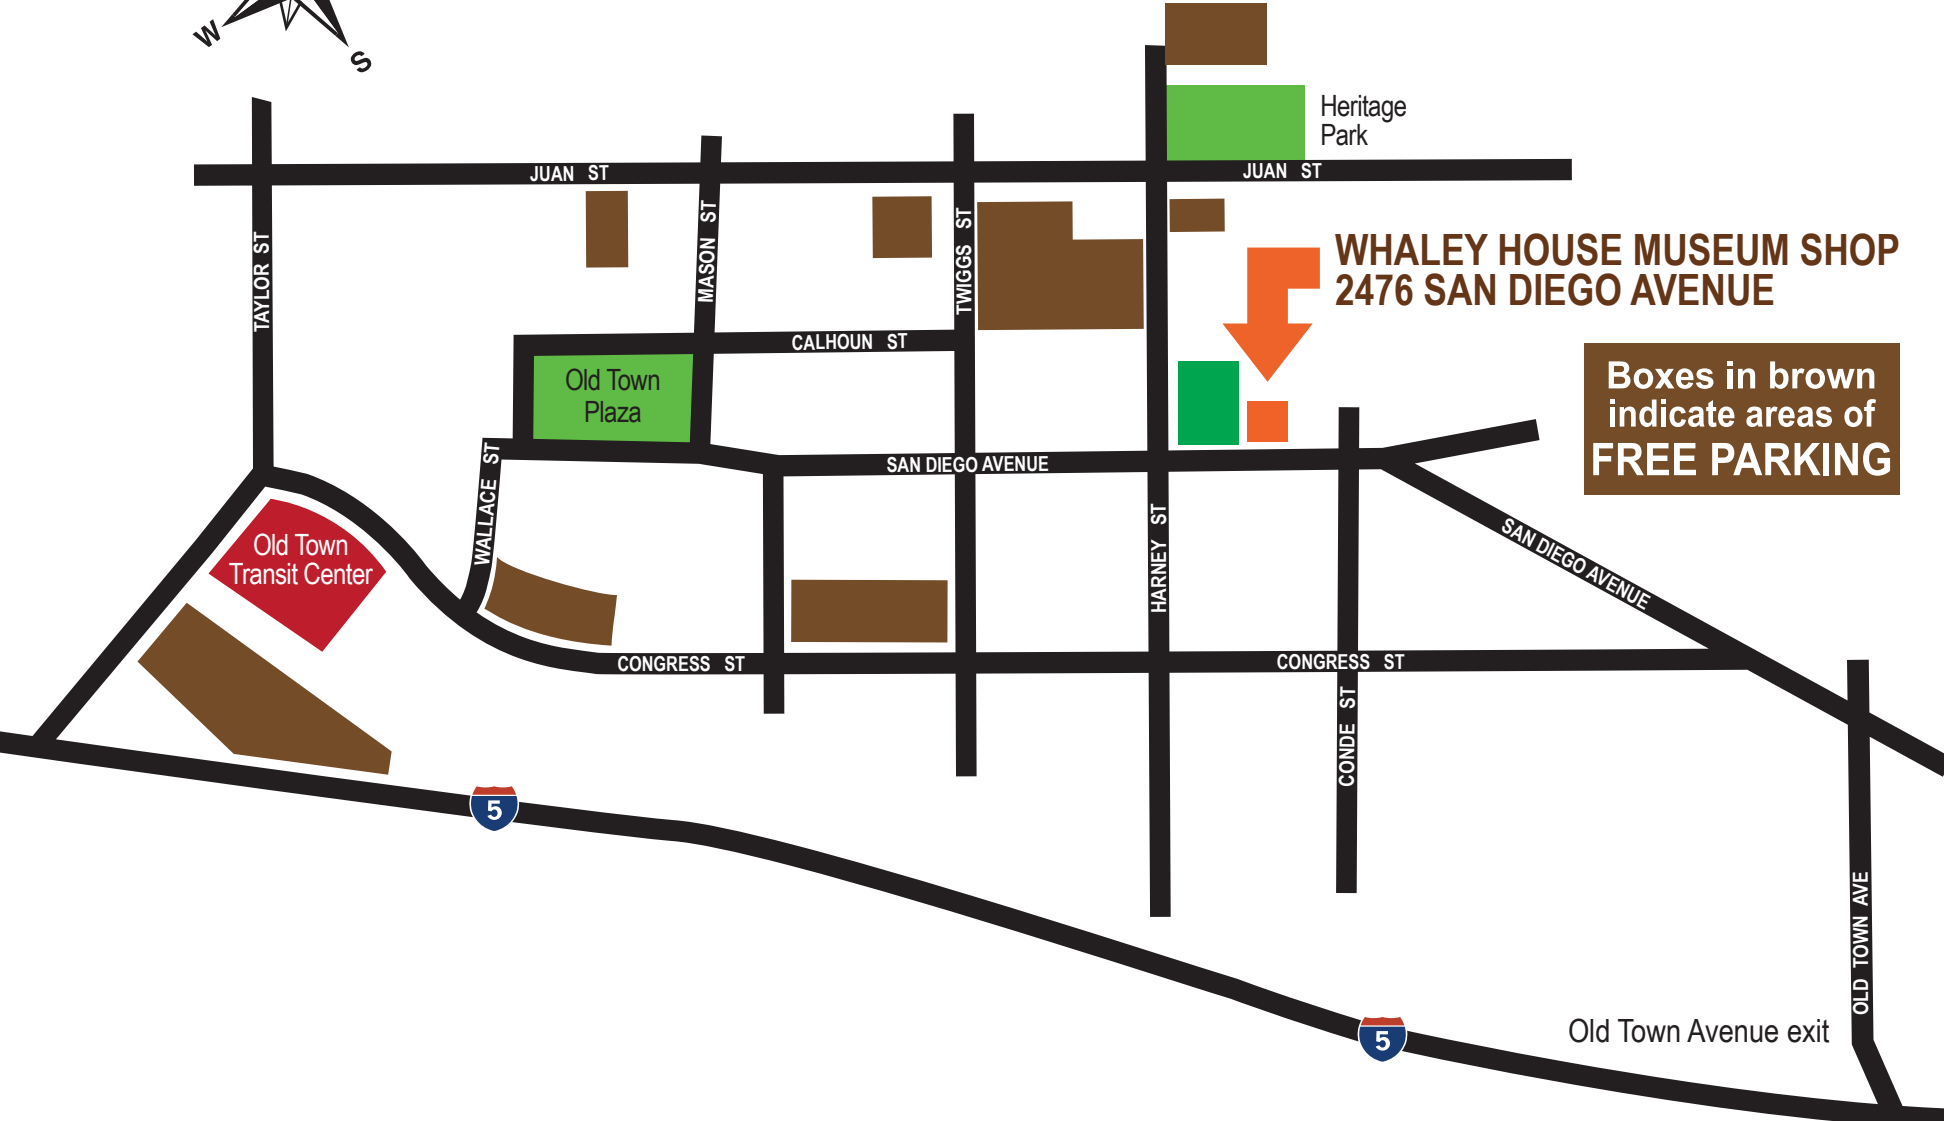

500 FT

**WHALEY HOUSE MUSEUM SHOP
2476 SAN DIEGO AVENUE**

**Boxes in brown
indicate areas of
FREE PARKING**

Old Town
Transit Center

Old Town
Plaza

Heritage
Park

Old Town Avenue exit